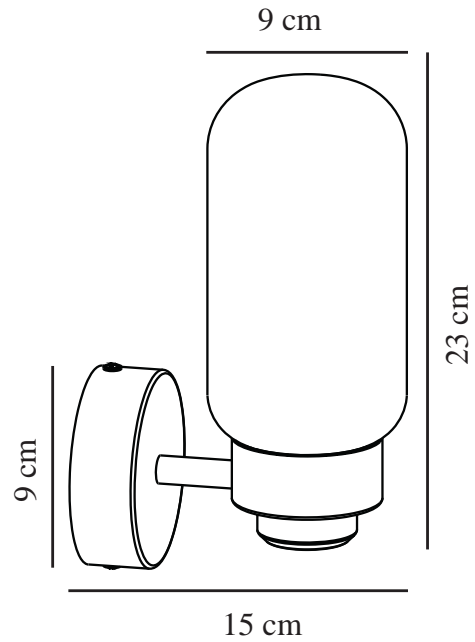

# TUTAN | WALL LIGHT | BRASS

2310551035

nordlux®

Voltage (V): 220-240 Volt  
IP degree: IP44  
Maximum bulb wattage (W): 25  
Class (Class 1, Class 2, Class 3):  
Class 2 (Double isolated)  
Socket type: E14  
Parallel connection: False

Height (cm): 23  
Shade Diameter (cm): 9  
Projection (cm): 15  
EAN: 5704924016318  
TUN: 2326346  
Item Number: 2310551035

Pcs Per Master Carton: 3  
Sales Box Height (cm): 37  
Sales Box Width(cm): 14.5  
Sales Box Depth (cm): 14.5  
Sales Box Volume m<sup>3</sup> : 0.0078  
Product net weight (kg): 0.84

Primary material: Glass  
Secondary material: Metal  
Colour: Brass

• Suitable for the bathroom (IP44) • Decorative, textured glass

Tutan has an elegant rounded design with clear Art Deco references. The textured glass ensures a pleasant light that is perfect next to your bathroom mirror. Add a decorative bulb to create your own design expression.